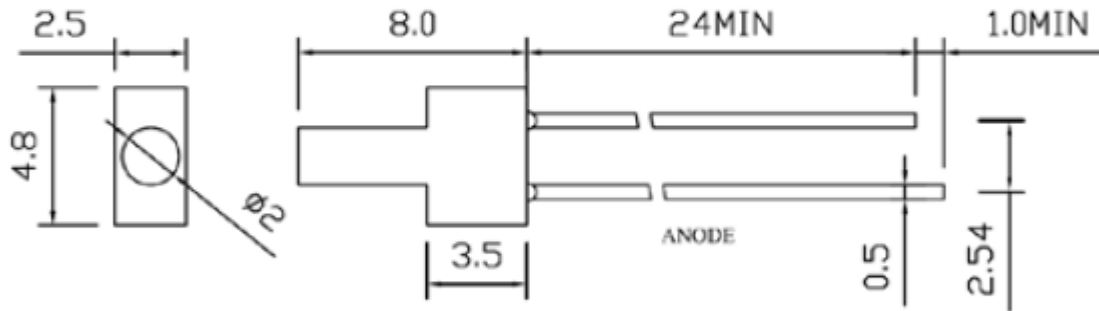

Package Dimensions

Unit: (mm)

Tolerance: $\pm 0.25\text{mm}$

2mm LED Diodes White Color Applications

Super bright LEDs, used for modules, RC, cars, HO Scale models, planes, trucks, Ada fruit projects, Halloween, Christmas, PC, Ultra Light, etc...

2mm tower LED is a vibrant color that is commonly used in many custom projects, car lighting, models, and nearly every other project you can think of. This size and type of led is so popular because it is bright, easy to use, small, and versatile. It can fit in most all spaces. We Use and have only the highest quality leds out there.

2mm LED Diodes White Color Shipping

SHIPPING

1. FedEx, DHL, TNT, UPS for samples, door to door
2. By air or by sea for batch goods, for FCL; Airport/Port receiving
3. Customers specifying freight forwarders or negotiable shipping methods
4. Delivery time: 3-7 days for samples; 5-25 days for batch goods